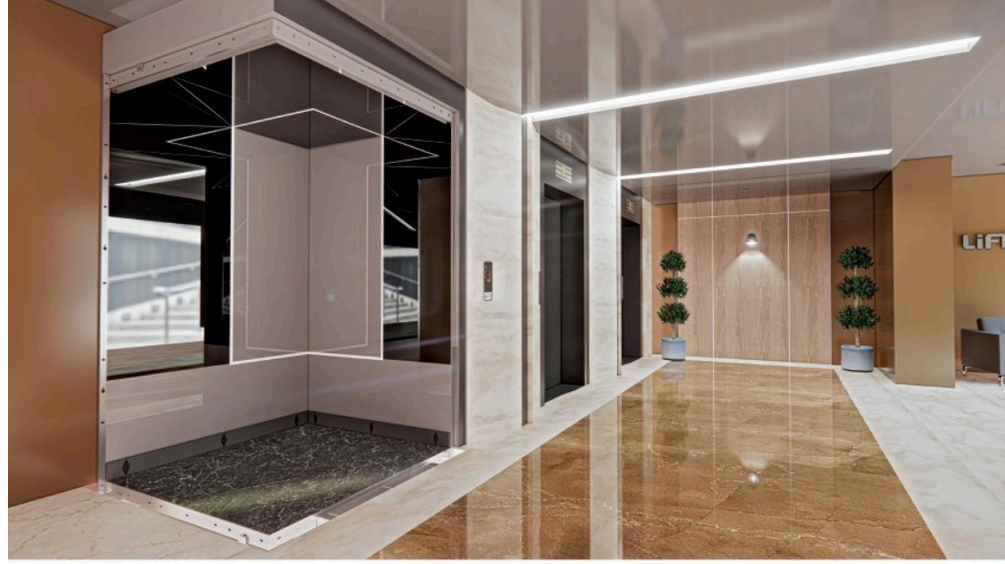

VENTUM LIFT

VNT4

SPECIFICATIONS

Cabin Walls	Painted Glass and Black Mirror Stainless Steel
Accessories	LED
Flooring	Granite
Ceiling	Black Mirror Stainless Steel - LED
Mirror	-

ÖZELLİKLER

Kabin Duvarları	Boyalı Cam ve Siyah Ayna Paslanmaz Çelik
Aksesuar	LED
Zemin	Granit
Tavan	Siyah Ayna Paslanmaz Çelik - LED
Ayna	-